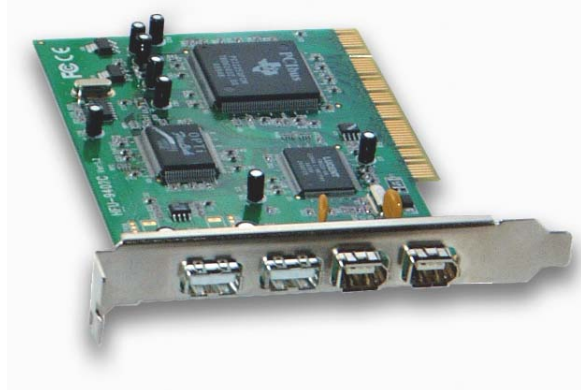

Alchemy FW/USB PCI

FireWire/USB PCI Extension Card

Bring modern peripheral connectivity to your PowerMac with the Alchemy USB/FW PCI combination card.

You can connect a whole range of devices to the two powered USB ports, like printers, scanners, digital photo cameras, mice, ZIP drives, and more. The two external FireWire/IEEE 1394 ports allow you to connect an ever growing number of high speed peripherals, like high end scanners, hard drives, CDRWs, DVD-R, or digital cameras. The major advantage of the Alchemy FW&USB card from Miglia is the combination on one single card of two connectivity standards. You save a valuable PCI slot as the need for two separate cards goes away.

Get access to a new range of peripherals!

External FireWire hard drives like MediaBank MT or any other brand/type

Printers, scanners, USB video capture devices

DV Cameras or a DV/Analogue converter like Director's Cut!

Key Features

PCI card with two USB and two Firewire ports

Get the two mainstream connectivity standards on a single PCI card. No need to waste one precious PCI slot by having two separate cards!

12MBps bandwidth per USB port
The Alchemy's USB ports are fully compliant with the USB 1.1 standard